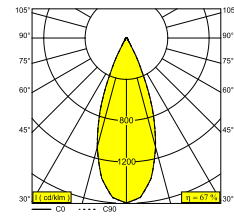

MINI DEEP RINGO II 93037

19423 9330 FBR

AVAILABLE IN

BLACK 19423 9330 B

BRUSHED ALU 19423 9330 BRA

BRUSHED ANTHRACITE 19423 9330 BRAT

BRUSHED BROWN BRONZE 19423 9330 BRBB

BRUSHED COPPER 19423 9330 BRCU

BRUSHED GOLD 19423 9330 BRG

BRUSHED OLD BRONZE 19423 9330 BROB

CREAM 19423 9330 CR

FLEMISH BRONZE 19423 9330 FBR

FLEMISH GOLD 19423 9330 FG

WHITE 19423 9330 W

[View on website](#)

General info

LOCATION	indoor
INSTALLATION	Ceiling Recessed
CUTOUT SHAPE/SIZE (MM)	round - 56
RECESSED DEPTH (MM)	80
THICKNESS OF MOUNTING SURFACE (MM)	min.5
INGRESS PROTECTION	IP20
WEIGHT (KG)	0.2
ADJUSTABILITY	non adjustable
INFORMATION	REFLECTOR WFL-37° EXCL.LED POWER SUPPLY 350-500mA-DC

Electrical info

CLASS	III
DIM TYPE	depending on power supply
ENERGY CLASS	E
CERTIFICATES	CB, ENEC, EPD, LCA

Lightsource info

LIGHTSOURCE NAME	LED
LIGHTSOURCE	LED array 5,8-8,6W / CRI>90 (R9: 52) / 3000K / 734-1018lm
TM-30 VALUES	rf: 90 / Rg: 99
SDCM	SDCM1
RISKGROUP	RG1
LM80	L90B10 > 50000
BEAMANGLE	37°
LED TECHNICS (LIGHT SOURCE)	1018lm // 8,6W // 118lm/W
LED TECHNICS (LUMINAIRE)	678lm // 9,9W // 69lm/W

Requirements

LED POWER SUPPLY 350 / 500mA-DC DIM